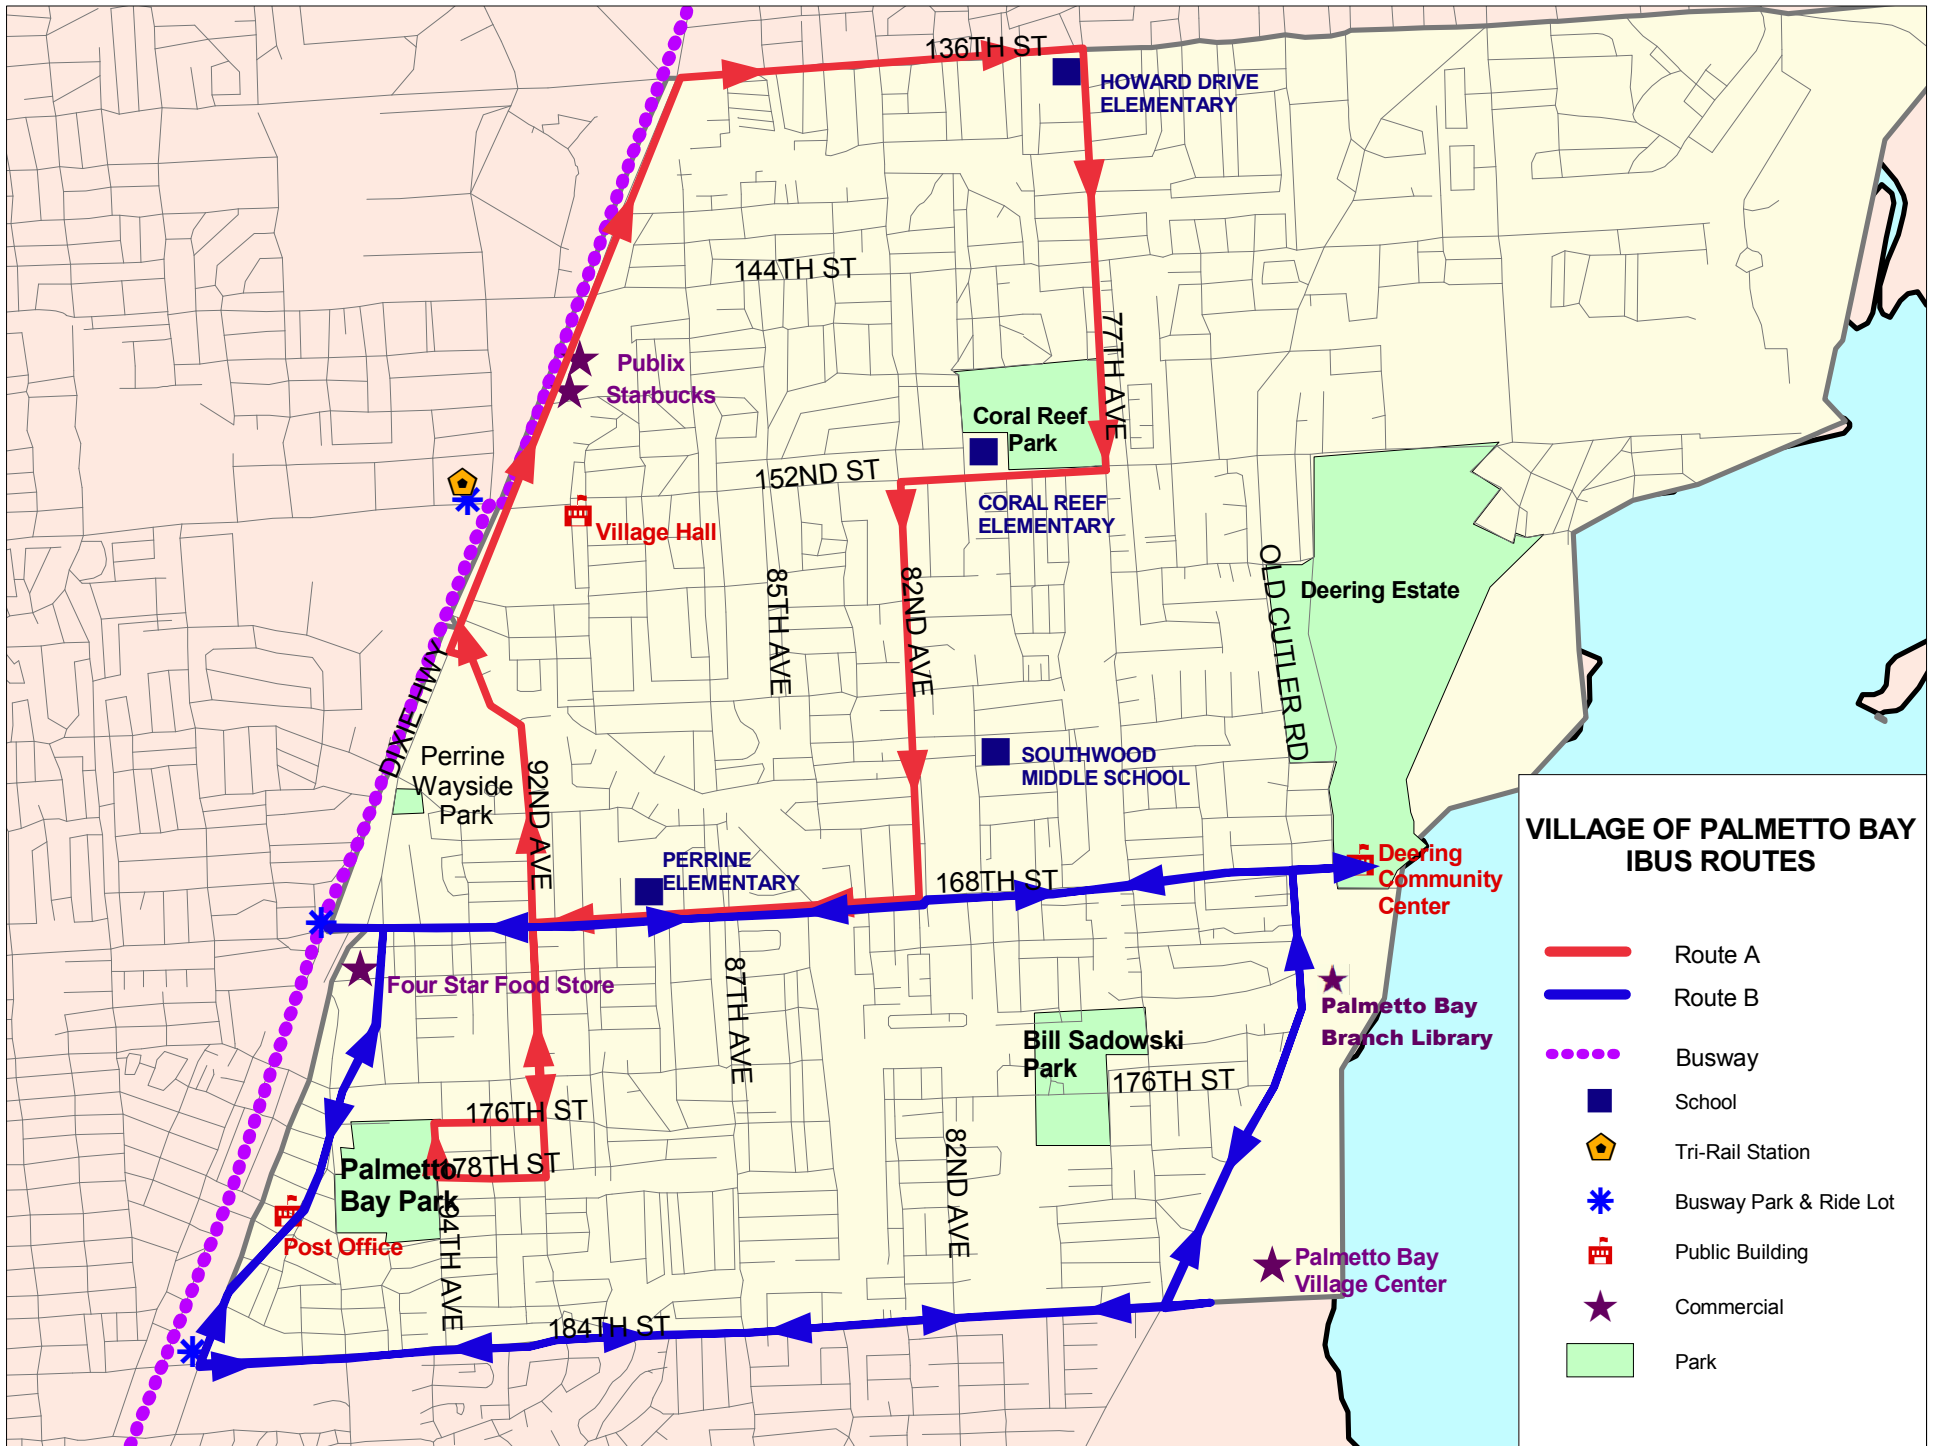

**VILLAGE OF PALMETTO BAY
IBUS ROUTES**

- Route A
- Route B
- ⋯ Busway
- School
- ⬠ Tri-Rail Station
- ✳ Busway Park & Ride Lot
- ⬠ Public Building
- ★ Commercial
- Park