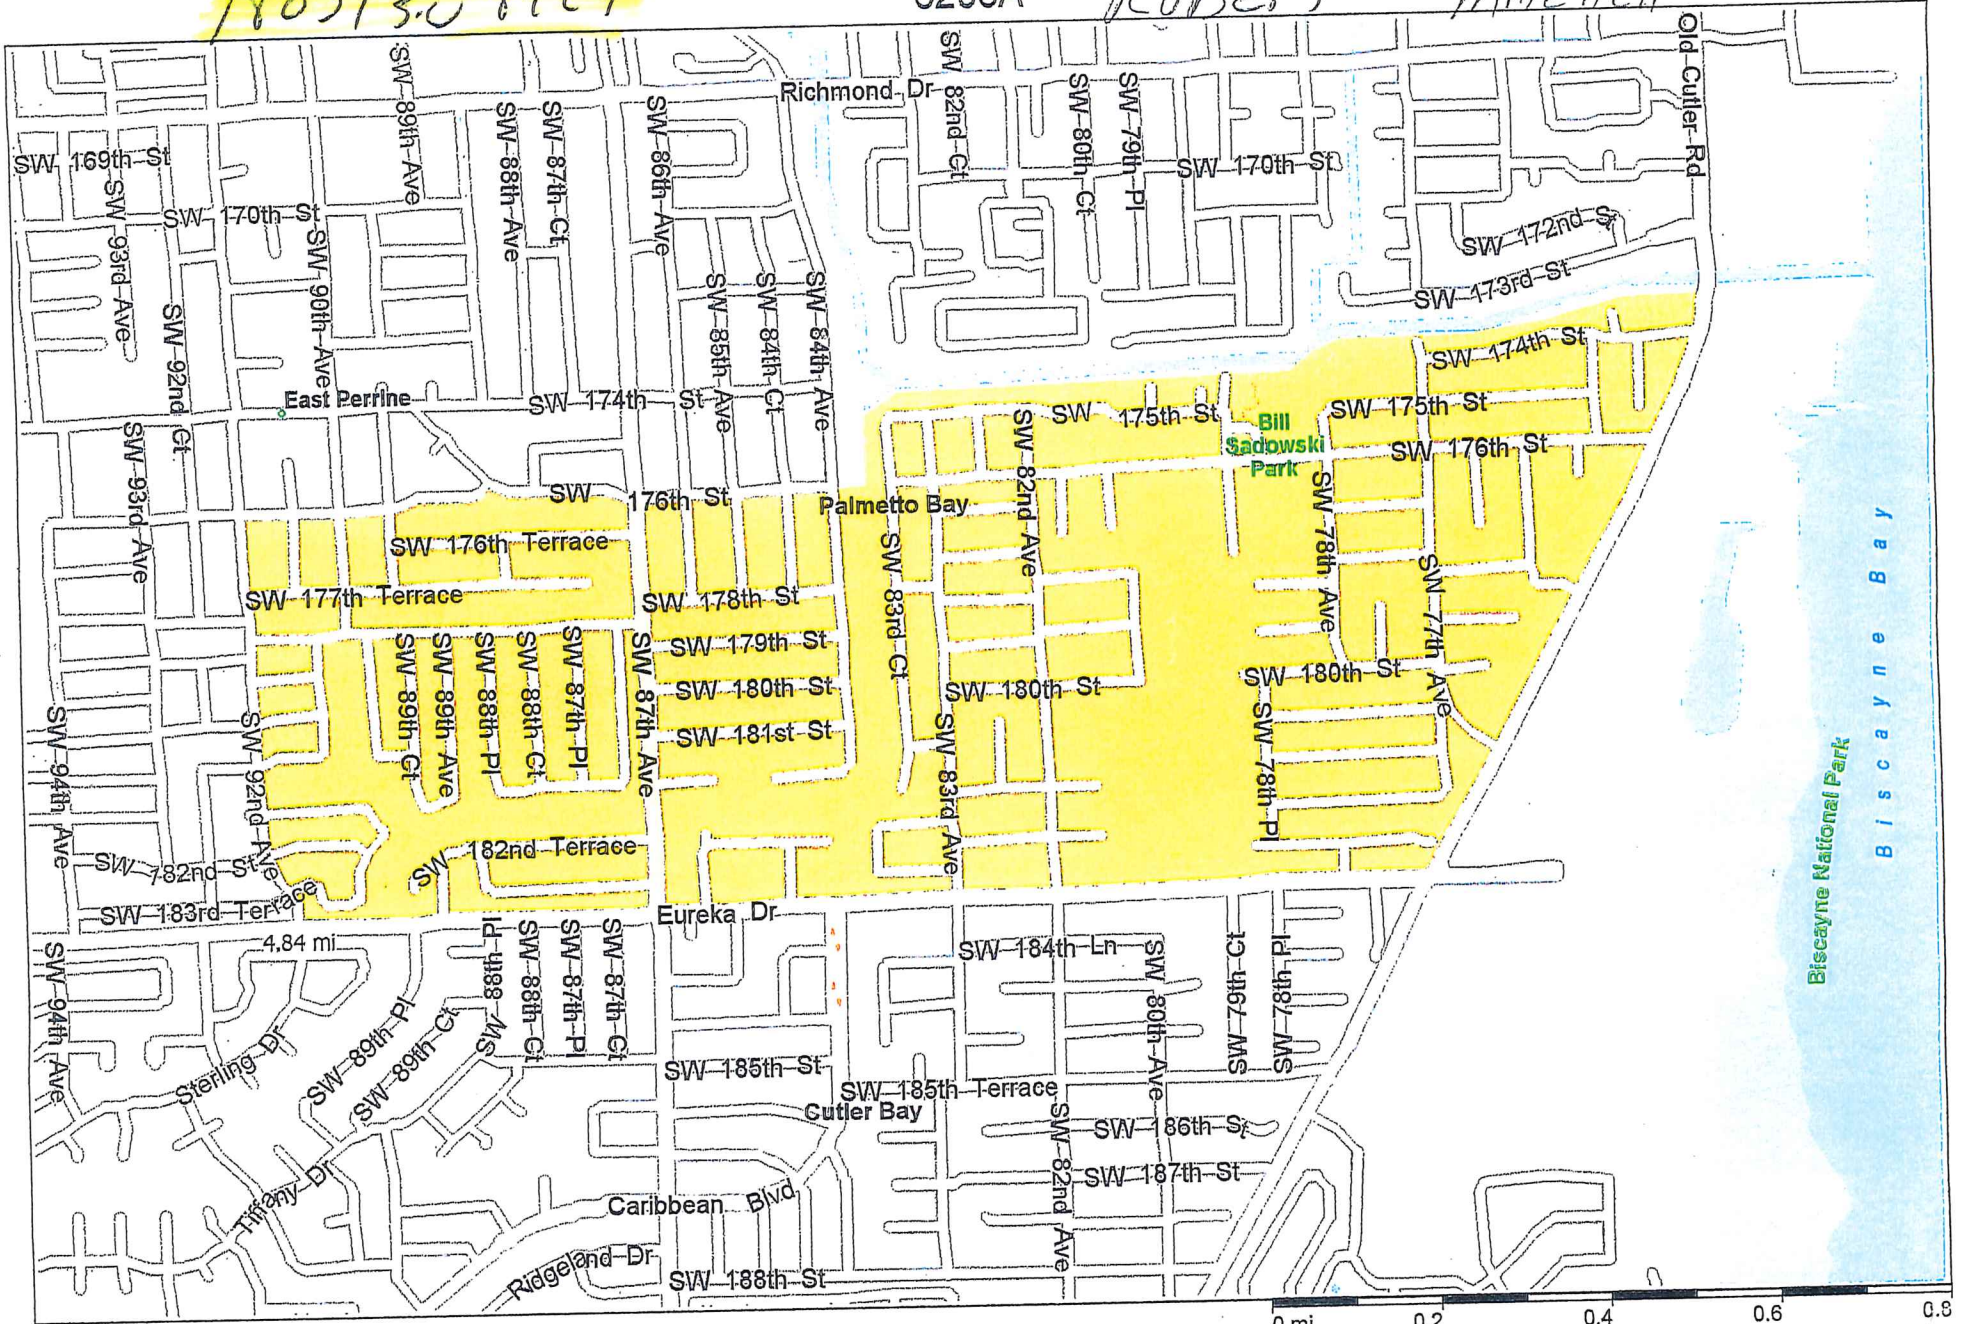

HANDICAP  
18031 S.W. 89 CT

6206A

ROBERT

MITE HELL

Copyright © and (P) 1988-2012 Microsoft Corporation and/or its suppliers. All rights reserved. <http://www.microsoft.com/streets/>  
Certain mapping and direction data © 2012 NAVTEQ. All rights reserved. The Data for areas of Canada includes information taken with permission from Canadian authorities, including: © Her Majesty the Queen in Right of Canada, © Queen's Printer for Ontario. NAVTEQ and NAVTEQ ON BOARD are trademarks of NAVTEQ. © 2012 Tele Atlas North America, Inc. All rights reserved. Tele Atlas and Tele Atlas North America are trademarks of Tele Atlas, Inc. © 2012 by Applied Geographic Solutions. All rights reserved. Portions © Copyright 2012 by Woodall Publications Corp. All rights reserved.