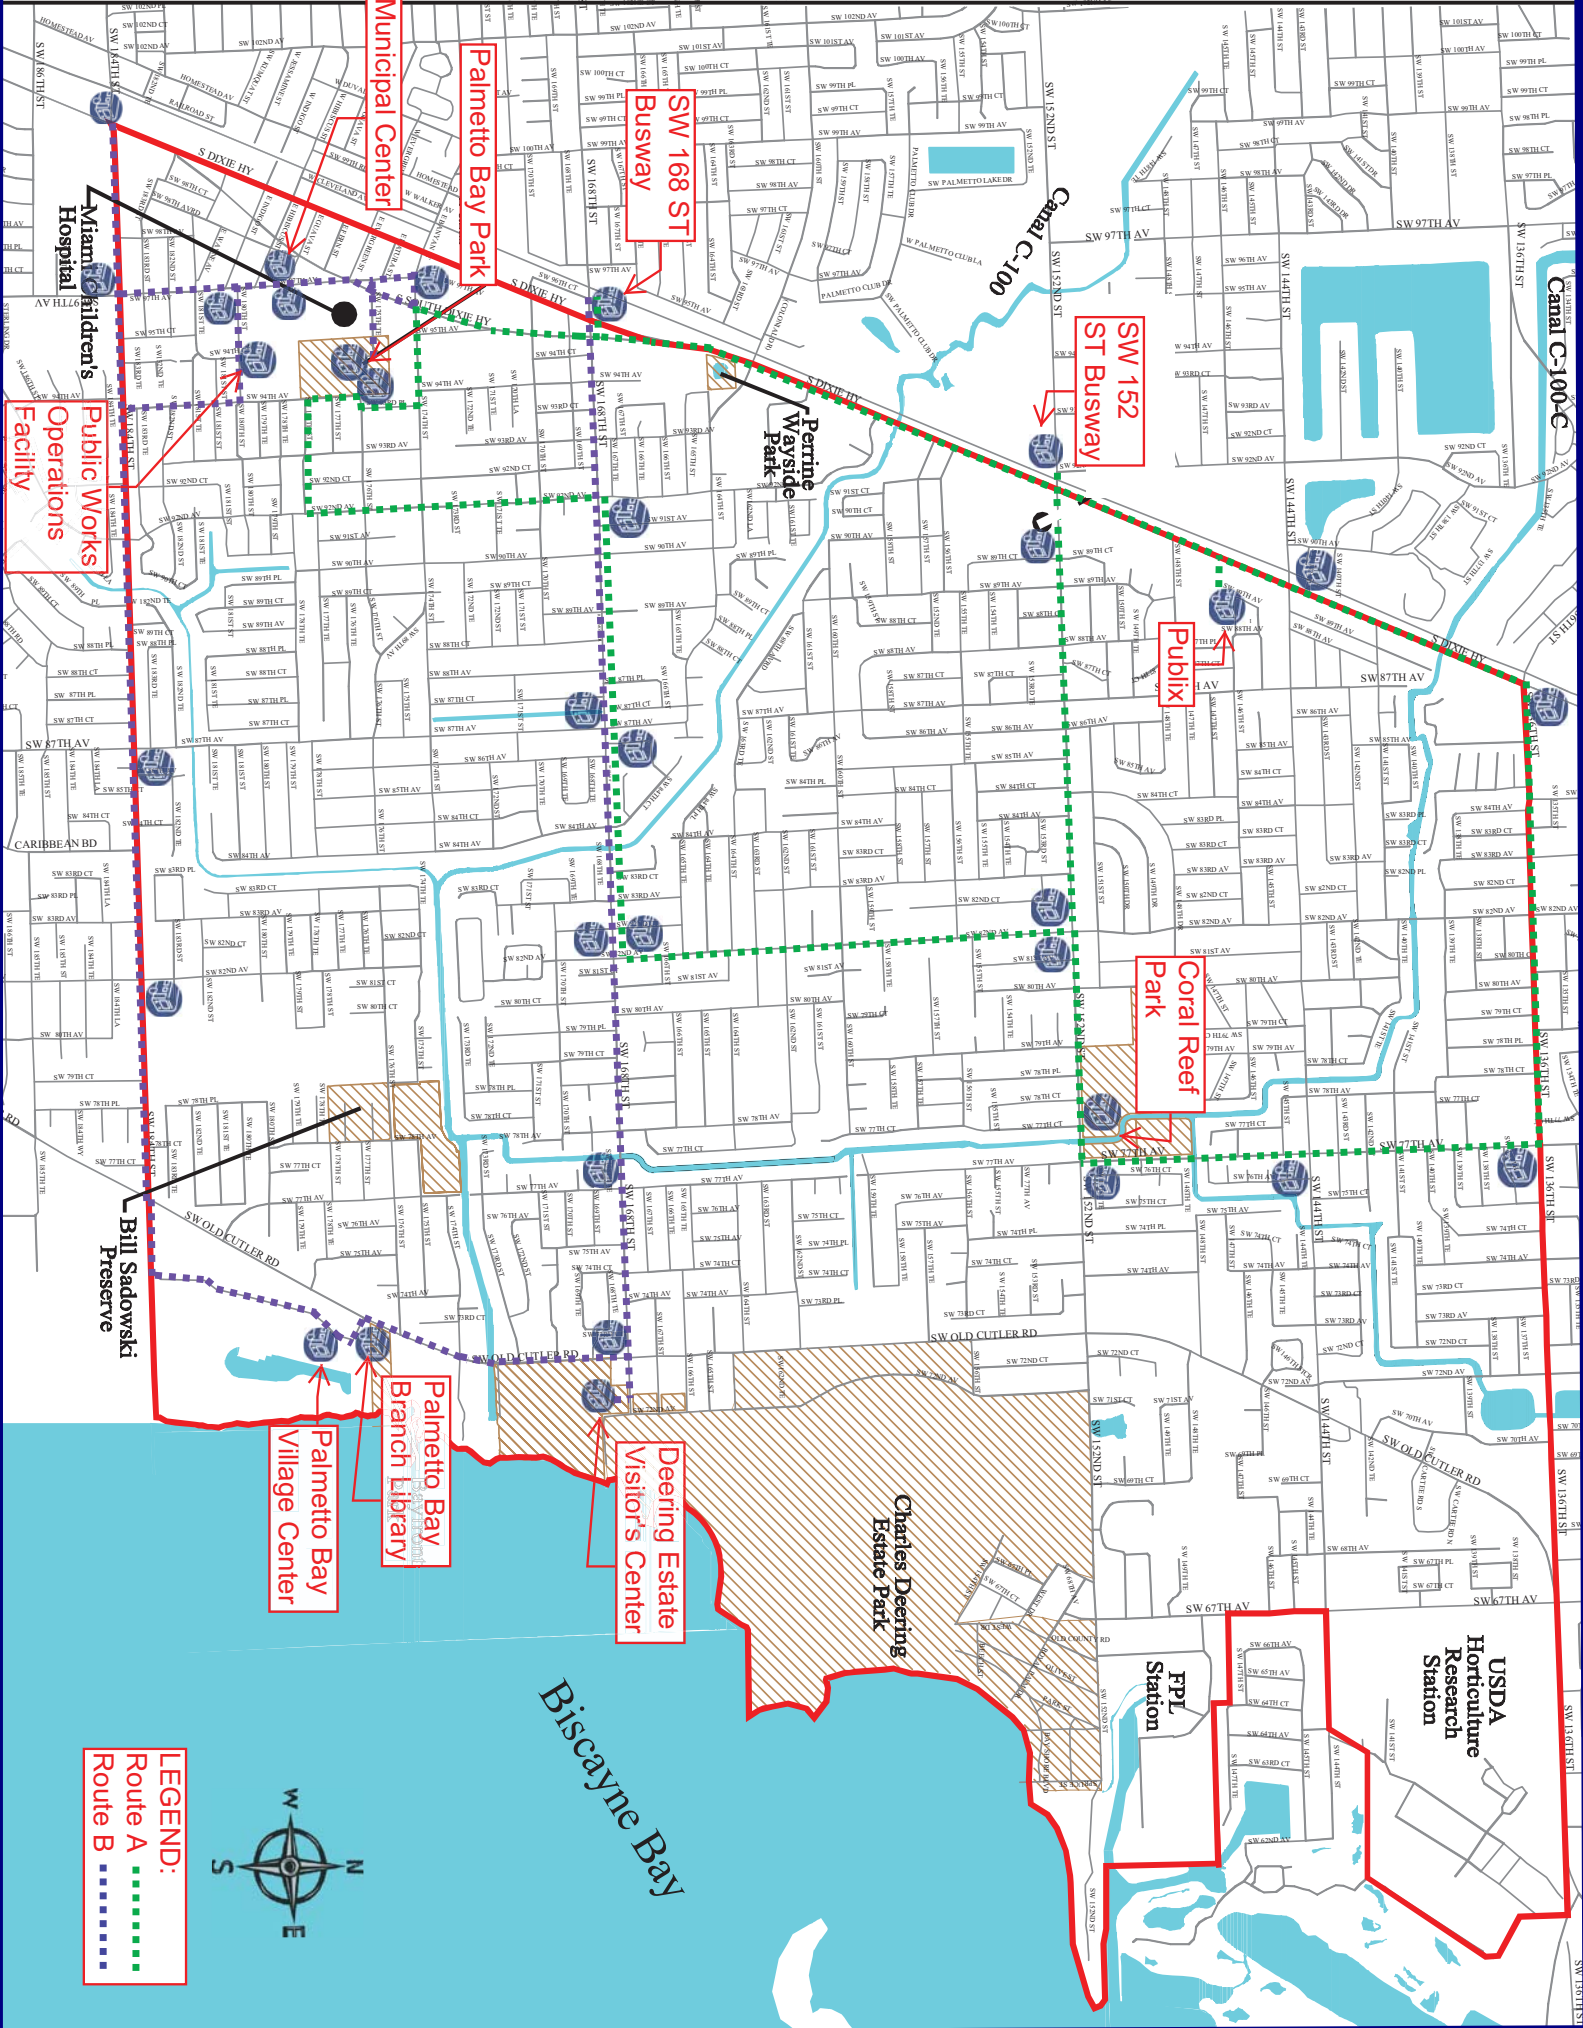

Municipal Center

Palmetto Bay Park

SW 168 ST Busway

SW 152 ST Busway

Public

Coral Reef Park

Palmetto Bay Branch Library

Palmetto Bay Village Center

Deering Estate Visitor's Center

Charles Deering Estate Park

FPL Station

USDA Horticulture Research Station

Biscayne Bay

Public Works Operations Facility

Miami Children's Hospital

Bill Sadowski Preserve

LEGEND:

- Route A - - - - -
- Route B - - - - -
- Route C - - - - -